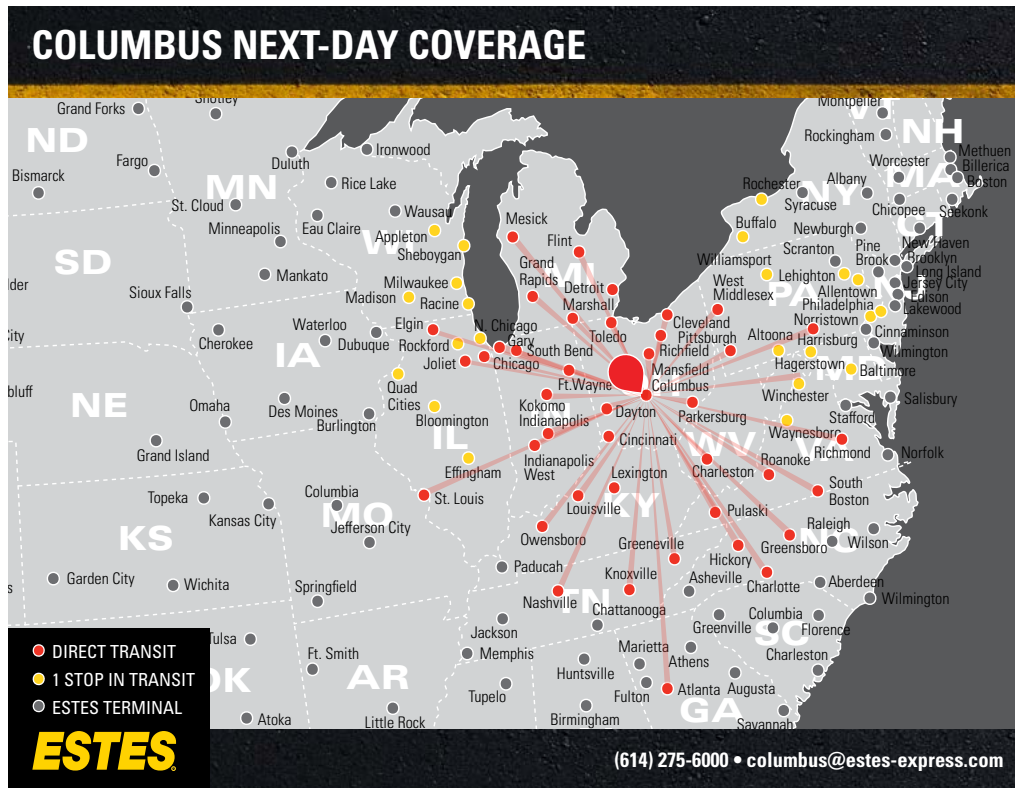

SHORT-HAUL FREIGHT SHIPPING

Columbus, OH

As one of our 26 hub terminals, Estes' [Columbus facility](#) serves as a central node in our transportation network. With its 152 doors and advanced sorting and routing technology, the Columbus hub processes shipments from multiple origins, then redistributes them for direct runs to and from major U.S. cities like Chicago, Atlanta, Charlotte, Indianapolis, and more!

Ready to make a [short-haul](#) shipment? Whether you're shipping out of our Columbus terminal, or to or from any of its direct points, you'll enjoy:

- » Direct lanes that run every night like clockwork
- » Reduced freight handling and superior reliability
- » Dependable transit times for additional peace of mind

[Learn more](#) about our vast hub-and-terminal network and comprehensive short-haul coverage or give your account manager a call today!

From short-haul to long-haul, Estes does it all.